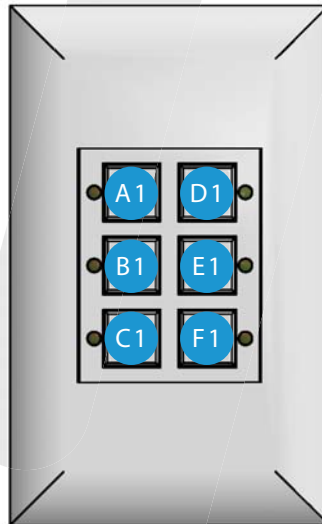

Text Information (Text and Numbers Only)

- Up to 2 lines of text can be used
- Max of 5 characters per line
- Text is centered (default)
- **Text will appear as typed**

Font Sizing

- 120pt (Actual Text Size)
- **250pt** (Actual Number Size)

Icon Information

- Put the icon code in the corresponding button number box
- Icon is centered (default)
- **The 3 digit number is required**

Button #1 (A1) (1 Character per Box)					
A1: Line #1					
A1: Line #2					

Button #2 (B1) (1 Character per Box)					
B1: Line #1					
B1: Line #2					

Button #3 (C1) (1 Character per Box)					
C1: Line #1					
C1: Line #2					

Button #4 (D1) (1 Character per Box)					
A2: Line #1					
A2: Line #2					