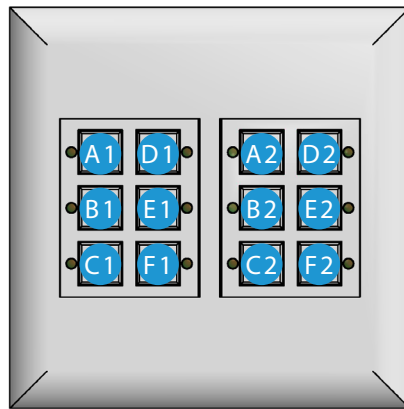

Classic Series Engraving Schedule (12 Button)

Customer Information

Customer Name: _____ PO #: _____

Station Color

Almond   Black   Ivory   White

Icons or Text (Available Icons on Pg. 2)

Icons   Text   Both

Text Information (Text and Numbers Only)

- Up to 2 lines of text can be used
- Max of 5 characters per line
- Text is centered (default)
- **Text will appear as typed**

Icon Information

- Put the icon code in the corresponding button number box
- Icon is centered (default)
- **The 3 digit number is required**

Font Sizing

- 120pt (Actual Text Size)
- **250pt** (Actual Number Size)

Button #1 (A1) (1 Character per Box)

A1: Line #1				
A1: Line #2				

Button #2 (B1) (1 Character per Box)

B1: Line #1				
B1: Line #2				

Button #3 (C1) (1 Character per Box)

C1: Line #1				
C1: Line #2				

Button #4 (D1) (1 Character per Box)

D1:Line #1				
D1:Line #2				

Button #5 (E1) (1 Character per Box)

E1: Line #1				
E1: Line #2				

Button #6 (F1) (1 Character per Box)

F1: Line #1				
F1: Line #2				

Button #1 (A2) (1 Character per Box)

A2: Line #1				
A2: Line #2				

Button #2 (B2) (1 Character per Box)

B2: Line #1				
B2: Line #2				

Button #3 (C2) (1 Character per Box)

C2: Line #1				
C2: Line #2				

Button #4 (D2) (1 Character per Box)

D2:Line #1				
D2:Line #2				

Button #5 (E2) (1 Character per Box)

E2: Line #1				
E2: Line #2				

Button #6 (F2) (1 Character per Box)

F2: Line #1				
F2: Line #2				

Office Use Only

Notes: _____ Order #: _____