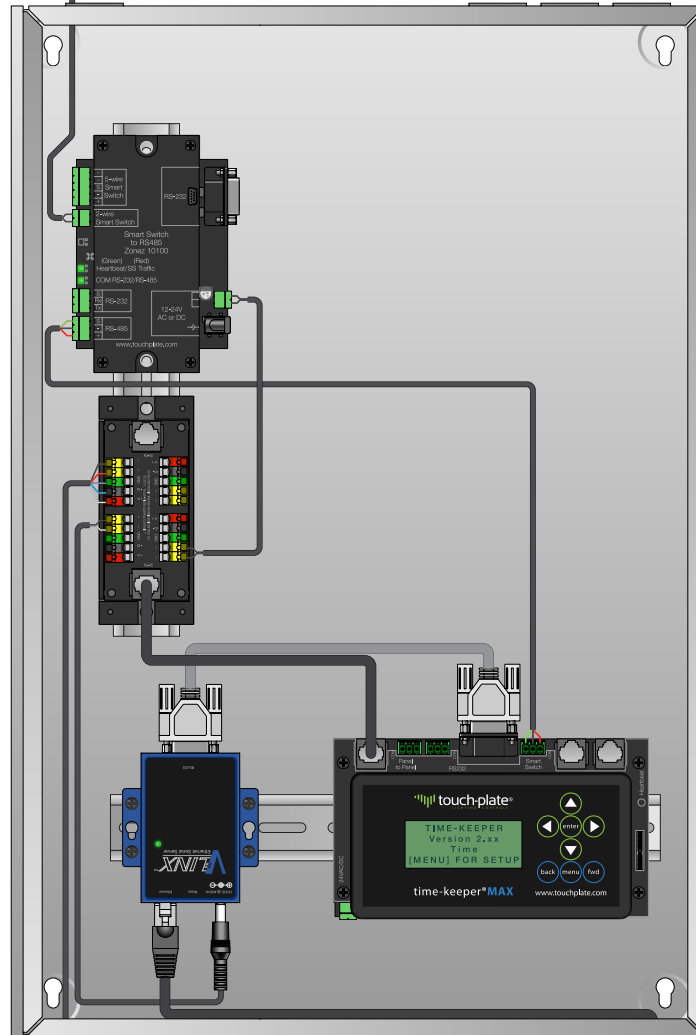

To 2-Wire (Daisy Chained) Devices  
(Max. 16 Devices / 10100)

To Relay Panel

To Network Router

Panel Size: 14.25" wide x 21.5" high

Panel-LV-TKC-2W0916DC-5W0000DC-DS0000XX-NY

Copyright © 2011, Touch-Plate<sup>®</sup> Lighting Controls