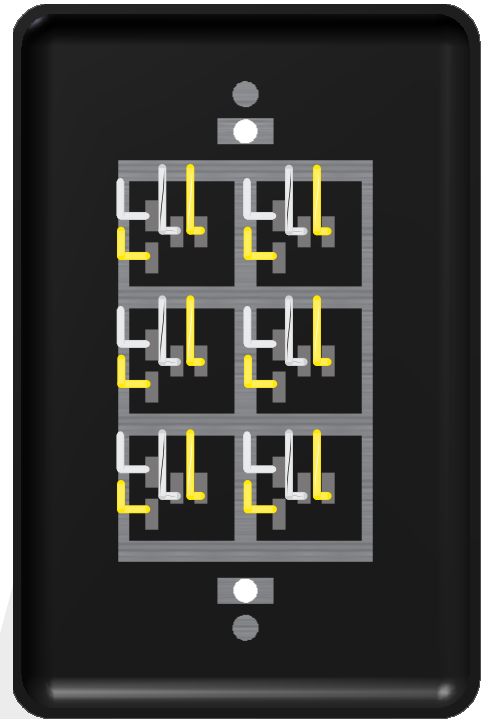

## Industrial Contact Closure Switch

### Product Features

- Heavy duty, commercial grade buttons
- Drop in replacement for older switches
- 1 and 2 Gang configurations have a metal cover
- Multiple button configurations
- Multiple station colors available
- Engravable caps
- Does not come as a complete unit, cover and frame need to be ordered separately
- Additional gang sizes available - contact the factory for details

### Specifications

- Internal resistor to maintain current at nominal 20mA for LED switches
- Switch is a dry contact
- 18-20 AWG wire used for wiring
- Momentary is a single pole, single throw switch
- Maintain is a single pole, double throw switch
- LED circuit is independent of the switch circuit
- LED is powered at 24VDC
- UL recognized (switches only)

## Cover Model Numbers

Part Number	Description	Dimensions
INDF1-0100-XXX	Industrial, Flushplate, 1 Gang, 1 Button	4.500"L x 2.700"W
INDF1-0200-XXX	Industrial, Flushplate, 1 Gang, 2 Button	4.500"L x 2.700"W
INDF1-0300-XXX	Industrial, Flushplate, 1 Gang, 3 Button	4.500"L x 2.700"W
INDF1-0400-XXX	Industrial, Flushplate, 1 Gang, 4 Button	4.500"L x 2.700"W
INDF1-0600-XXX	Industrial, Flushplate, 1 Gang, 6 Button	4.500"L x 2.700"W
INDF2-0200-XXX	Industrial, Flushplate, 2 Gang, 2 Button	4.500"L x 4.550"W
INDF2-0400-XXX	Industrial, Flushplate, 2 Gang, 4 Button	4.500"L x 4.550"W
INDF2-0600-XXX	Industrial, Flushplate, 2 Gang, 6 Button	4.500"L x 4.550"W
INDF2-0800-XXX	Industrial, Flushplate, 2 Gang, 8 Button	4.500"L x 4.550"W
INDF2-1200-XXX	Industrial, Flushplate, 2 Gang, 12 Button	4.500"L x 4.550"W
XXX Color Suffix	Colors Available: Black (BLK), Chrome (CRM), Nickel (NKL), and White (WHT)	