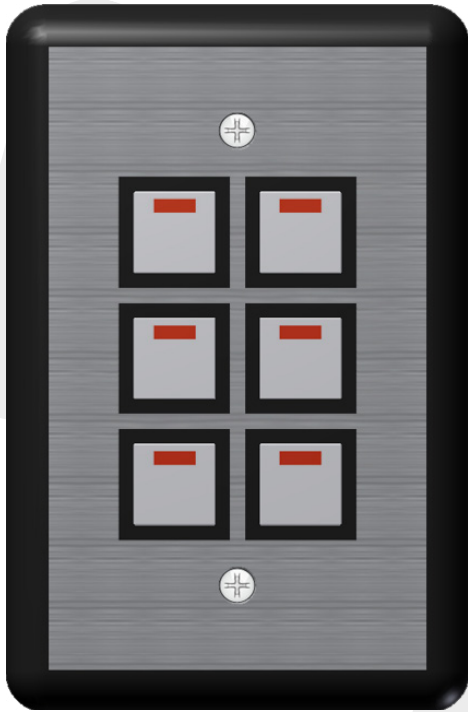

## Industrial Contact Closure Switch

### Product Features

- Heavy duty, commercial grade buttons
- Drop in replacement for older switches
- 1 and 2 Gang configurations have a metal cover
- Multiple button configurations
- Multiple station colors available
- Engravable caps
- Does not come as a complete unit, cover and frame need to be ordered separately
- Additional gang sizes available - contact the factory for details

### Common Applications

- Can be used for almost any application that requires a button for control

### Specifications

- Internal resistor to maintain current at nominal 20mA for LED switches
- Switch is a dry contact
- 18-20 AWG wire used for wiring
- Momentary is a single pole, single throw switch
- Maintain is a single pole, double throw switch
- LED circuit is independent of the switch circuit
- LED is powered at 24VDC
- UL recognized (switches only)