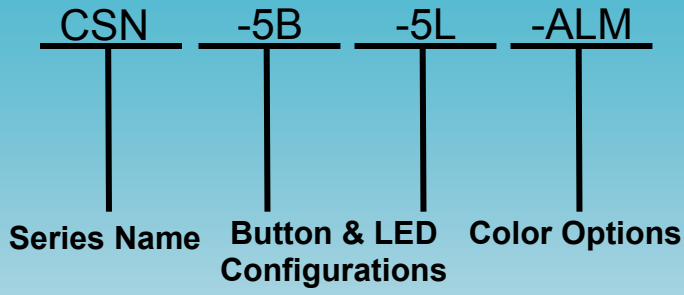

### Features:

- BACnet® Software Assignable Buttons
  - \*Maintain
  - \*Momentary
- Software controllable RGB LEDs for 7 different colors and any intensity
- Built - in Ambient Light Sensor
- Built - in Infrared Receiver (IR)
- Standard 1-Gang Wallbox Mount, but is gangable
- Fits a standard Decora style faceplate

### Models:

Top Right - CSN-5B-5L-WHT

\*Comes as a complete unit (includes Mercedes cover and subplate)

Bottom Right - CSN-5B-5L-BLK

\*Comes as a complete unit (includes Mercedes cover and subplate)

**Example of ordering  
Figure 1.1**

**Figure 1.1**

**Control Station  
Color Options**

**Views of Consensio™**

**Side View of Consensio™**

**Rear View of Consensio™**