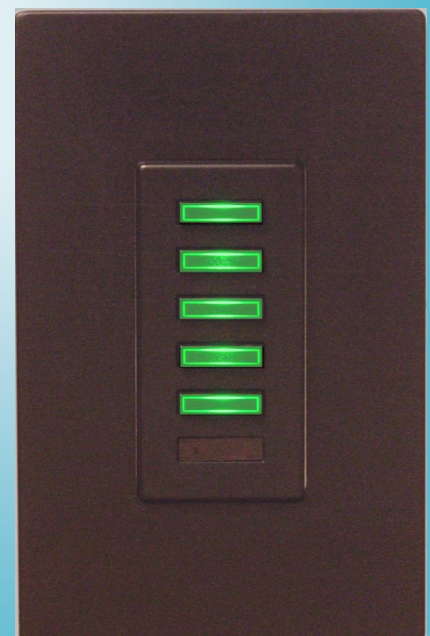

### The Consensio:

Touch-Plate® Lighting Controls Consensio™ is the world's first native BACnet® control station. The Consensio™ control station can be used with any BACnet® controller to monitor or control any energy management function.

The Consensio™ control station includes a Mercedes cover that snaps together with the Subplate, leaving no screws exposed.

### Features:

- BACnet® Software Assignable Buttons
  - \*Maintain
  - \*Momentary
- Software controllable RGB LEDs for 7 different colors and any intensity
- Built - in Ambient Light Sensor
- Built - in Infrared Receiver (IR)
- Standard 1-Gang Wallbox Mount, but is gangable
- Fits a standard Decora style faceplate

### Models:

Top Right - CSN-5B-5L-WHT

\*Comes as a complete unit (includes Mercedes cover and subplate)

Bottom Right - CSN-5B-5L-BLK

\*Comes as a complete unit (includes Mercedes cover and subplate)

**Example of ordering  
Figure 1.1**