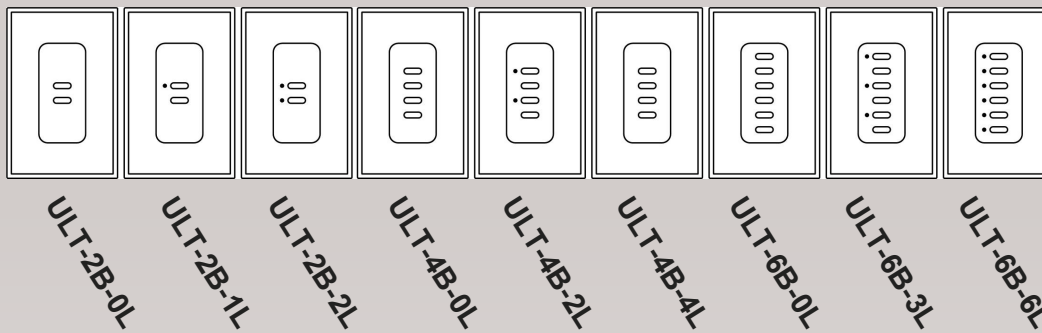

BUTTON / LED CONFIGURATIONS

Available Flushplates:

FP-1G-ULTRA-BLK

- FP-1G-ULTRA
- FP-2G-ULTRA
- FP-3G-ULTRA
- FP-4G-ULTRA