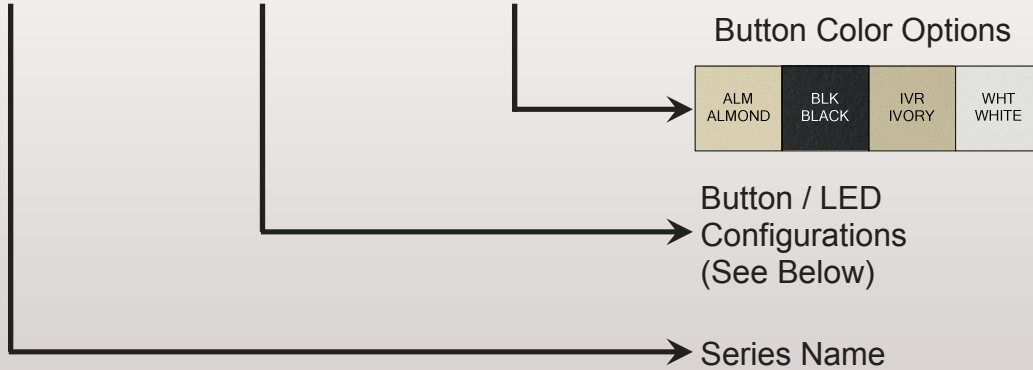

Ultra

ULT-6B-6L-BLK

This Model:
ULT-6B-6L-BLK
Featured in a black, 1 gang Lexus frame (LEX-1G-BLK), and black, 1 gang Ultra flushplate (FP-1G-ULTRA-BLK).