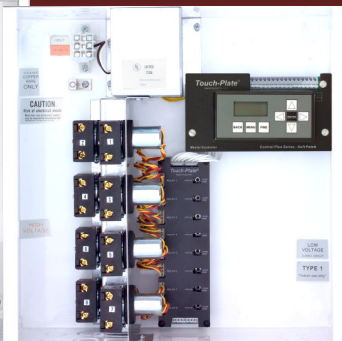

TOUCH-PLATE[®]

Lighting Controls

CONTROL PLUS SERIES *DMX* LIGHTING CONTROL PANELS

The Control Plus Series DMX lighting control panels have been designed to provide ON/OFF control of the lighting by the DMX theatrical lighting control equipment.

CONTROL PLUS SERIES

DMX

The Control Plus Series DMX panels are UL approved, pre-assembled, modular control panels designed to handle all the non-dim, DMX controllable loads associated with theatrical and architectural control systems. Using 20 amp @ 277 VAC mechanically latching relays, they offer reliable and cost-saving controls.

Each Panel consists of 16 gauge steel enclosure, with a hinged, locking cover, a single primary (120 or 277 VAC) transformer, and the heavy-duty Touch-Plate 4000-PL 20 amp relays. In addition, every panel has a Master Control Board (model number 10016) and DMX Slave Boards (model number 10012) as required. The Master Control Board handles all the intelligence for the system. Standard sizes are 8, 16, 24, 32, 40, and 48 relays.

They are to be used in conjunction with a DMX control unit which transmits the appropriate DMX channel command. The CPS-DMX panel responds accordingly, based on setting the DMX address on the Master Board. The address setting is used as the start address for the entire panel in Standard mode. For instance, an address of 001 means that the first relay will be at address 001, the second relay will be 002, the third relay will be 003, and so on. In Deluxe mode each relay can be assigned its own DMX address and multiple relays on a single DMX address.