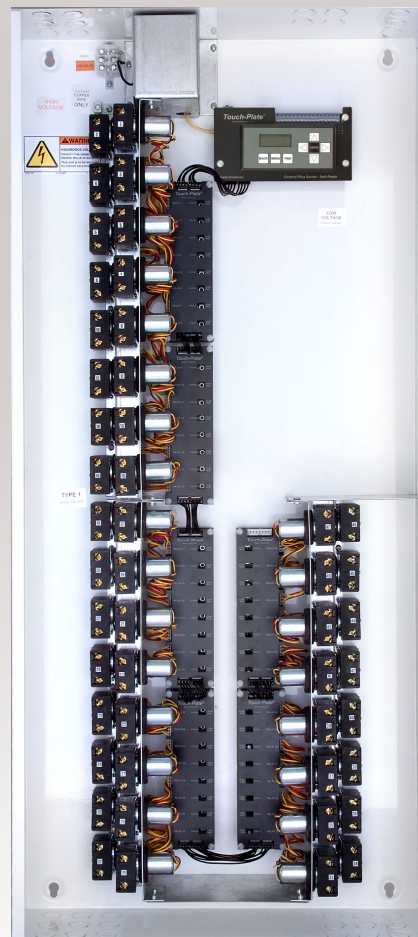

Each Panel consists of 16 gauge steel enclosure, with a hinged, locking cover, a single primary (120 or 277 VAC) transformer, and the heavy-duty Touch-Plate 4000-PL 20 amp relays. In addition, every panel has a Master Control Board (model number 10016) and DMX Slave Boards (model number 10012) as required. The Master Control Board handles all the intelligence for the system. Standard sizes are 8, 16, 24, 32, 40, and 48 relays.

They are to be used in conjunction with a DMX control unit which transmits the appropriate DMX channel command. The CPS-DMX panel responds accordingly, based on setting the DMX address on the Master Board. The address setting is used as the start address for the entire panel in Standard mode. For instance, an address of 001 means that the first relay will be at address 001, the second relay will be 002, the third relay will be 003, and so on. In Deluxe mode each relay can be assigned its own DMX address and multiple relays on a single DMX address.

The CPS-DMX series of control panels are perfect for all theatrical control environments, DMX controlled architectural systems and applications involving theme parks, civic centers and retail stores.

CPS-0008-DMX
8 Relay Panel

CPS-0016-DMX
16 Relay Panel

CPS-0048-DMX
32 to 48 Relay Panel

CPS-0024-DMX
24 Relay Panel