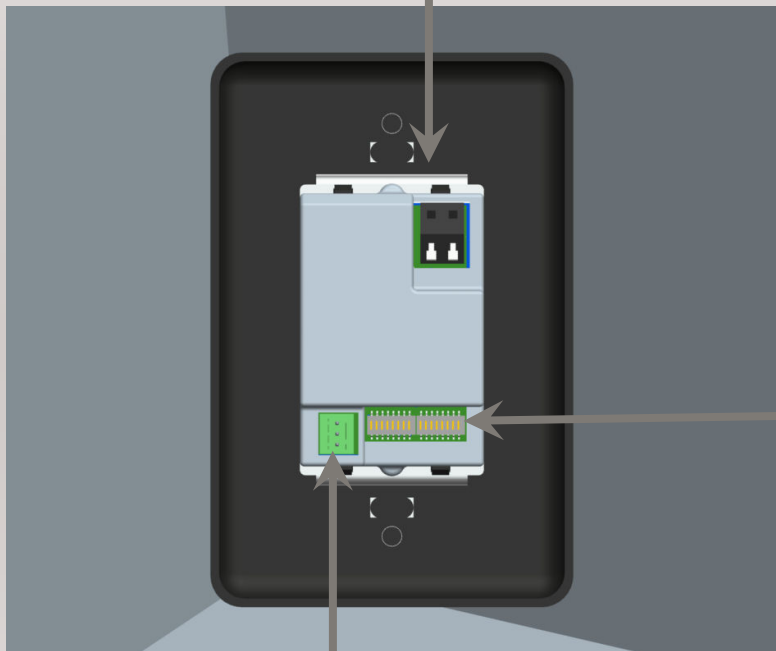

TOUCH-PLATE®

Consensio™

Native BACnet® Wall Control Station

Touch-Plate® introduces the world's first native BACnet® Control Station. The powerful Consensio™ station can be used in conjunction with any BACnet® controller to control or monitor any energy management function.

- BACnet Software Assignable Buttons
 - Maintain
 - Momentary
- Software controllable RGB LEDs for any color and any intensity
- Built - in Ambient Light Sensor
- Built - in Infrared Receiver
- Screwless Metal Cover
- Standard 1-Gang Wallbox Mount

Side View

POWER IN: 15 - 35 VAC OR VDC

Front View

Back View

MSTP ADDRESS SETTING

MS/TP RS485 BACnet® PORT

Front/Side Angle View