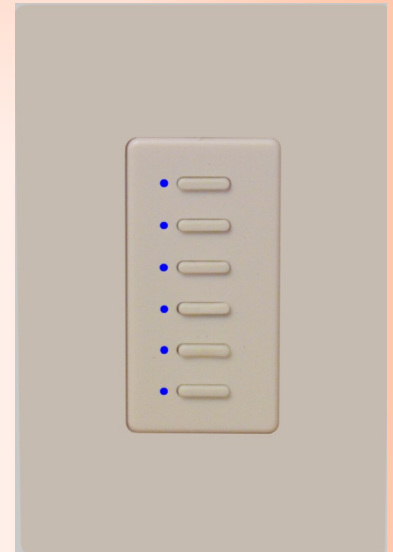

Features:

- Two wires for each button, making it a momentary switch
- Multiple button and LED configurations
- Housing has the option to be engraved
- LED options are Green or Blue
- Switch contacts rated 1 AMP @ 28 Volts

Models:

Top Right - ULT-6B-6L-IVR-B

(Shown with Mercedes Flushplate and Frame)

*Cover and Frame have to be ordered separately

Bottom Right - ULT-6B-0L-BLK

(Shown with Mercedes Flushplate and Frame)

*Engraving optional

*Cover and Frame have to be ordered separately

Figure 1.1

Button & LED Configurations

ULT-2B-0L-ALM

ULT-2B-1L-ALM-G

ULT-2B-2L-ALM-G

ULT-4B-0L-BLK

ULT-4B-2L-BLK-B