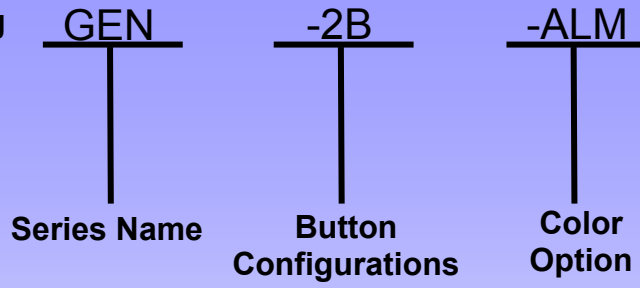

Features:

- Two wires for each button, making it a momentary switch
- One, Two, or Three switches in a cover plate
- Buttons have the option to be engraved
- Switch contacts rated 4 AMP @ 28 Volts

Models:

Top Right - GEN-1B-IVR

Bottom Right - GEN-3B-WHT

(Shown with Lexus Frame and metal Flushplate)

*Engraving optional

Example of ordering
Figure 1.1

Figure 1.1

Button Configurations

GEN-1B-IVR

GEN-2B-WHT

GEN-3B-WHT

Control Station Color Options

Example of ordering
a Cover only for
Figure 1.1