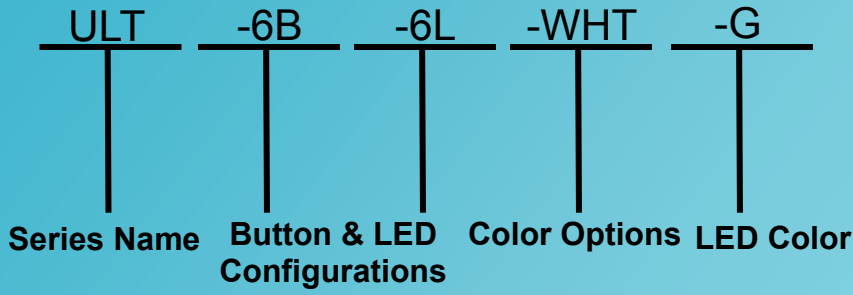

Features:

- Two wires for each button, making it a momentary switch
- Multiple button and LED configurations
- Housing has the option to be engraved
- LED options are Green or Blue
- Switch contacts rated 1 AMP @ 28 Volts

Models:

Top Right - ULT-6B-6L-IVR-B

*Cover and Frame have to be ordered separately
(Shown with Lexus Frame and metal Flushplate)

Bottom Right - ULT-6B-0L-BLK

(Shown with Mercedes Flushplate and Frame)

*Engraving optional

*Cover and Frame have to be ordered separately

**Example of ordering
Figure 1.1**

Figure 1.1

**Control Station
Color Options**

LED Color Options

Button / LED Configurations

ULT-2B-0L-ALM

ULT-4B-0L-BLK

ULT-6B-0L-IVR

ULT-2B-1L-ALM-G

ULT-4B-2L-BLK-B

ULT-6B-3L-IVR-B

ULT-2B-2L-ALM-G

ULT-4B-4L-BLK-B

ULT-6B-6L-WHT-G