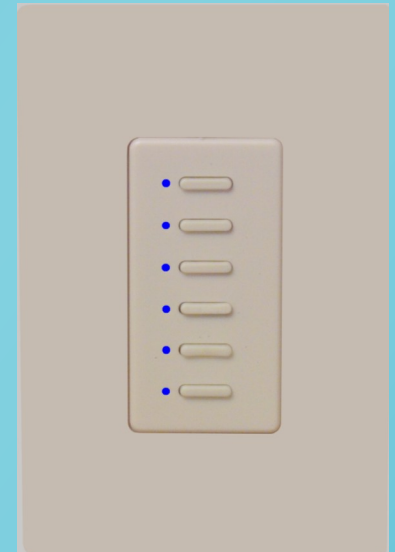

The Ultra control station frame and cover plate are available in two different finishes - smooth or matte.

The Ultra control stations are designed for use with any new Touch-Plate Lighting Control System and they are a drop-in replacement for switches in older Touch-Plate Lighting Control System homes.

Features:

- Two wires for each button, making it a momentary switch
- Multiple button and LED configurations
- Housing has the option to be engraved
- LED options are Green or Blue
- Switch contacts rated 1 AMP @ 28 Volts

Models:

Top Right - ULT-6B-6L-IVR-B

*Cover and Frame have to be ordered separately
(Shown with Lexus Frame and metal Flushplate)

Bottom Right - ULT-6B-0L-BLK

(Shown with Mercedes Flushplate and Frame)

*Engraving optional

*Cover and Frame have to be ordered separately

**Example of ordering
Figure 1.1**

Figure 1.1

**Control Station
Color Options**

LED Color Options

Button / LED Configurations

ULT-2B-0L-ALM

ULT-4B-0L-BLK